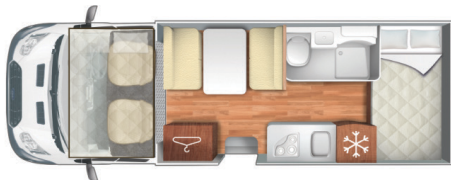

Zefiro 690

ROLLER TEAM

Enjoy travelling in comfort with a transverse double bed and large dinette. The comfortable living space throughout makes this ideal for a family of six.

Features

Ford Transit

Rear camera with monitor integrated in the rear mirror

Good Advice

Great Journeys

Zefiro 690 Vehicle Specifications

Capacity	6
Model	Ford Transit
Engine specifications	2.0
Transmission	Automatic
Safety	Driver and passenger airbags
Radio/MP3	Yes
Electric windows	Yes
Central locking	Yes, cab only
Outside length	6.99m
Outside width	2.35m
Outside height	3.20m
Inside height	2.08m
Certified seats	6
Beds	Rear bed: 2.15m x 1.28m Bed in dinette: 1.25m x 1.86m Overcab bed: 2.09m x 1.6m
Shower and toilet	Yes, separate
Fresh water tank	100 litres
Waste water tank	100 litres
Heating	Yes
3 way fridge/freezer	Yes
Cooking	Gas oven, 3 gas hobs
Space for 2 gas bottles	Yes
Flat digital screen	Yes
Reversing camera	Yes
Solar panel	Yes
Air-conditioning	Yes, cab only
Bike rack	Yes - 4 bikes
Warranty	12 month RVSC guarantee